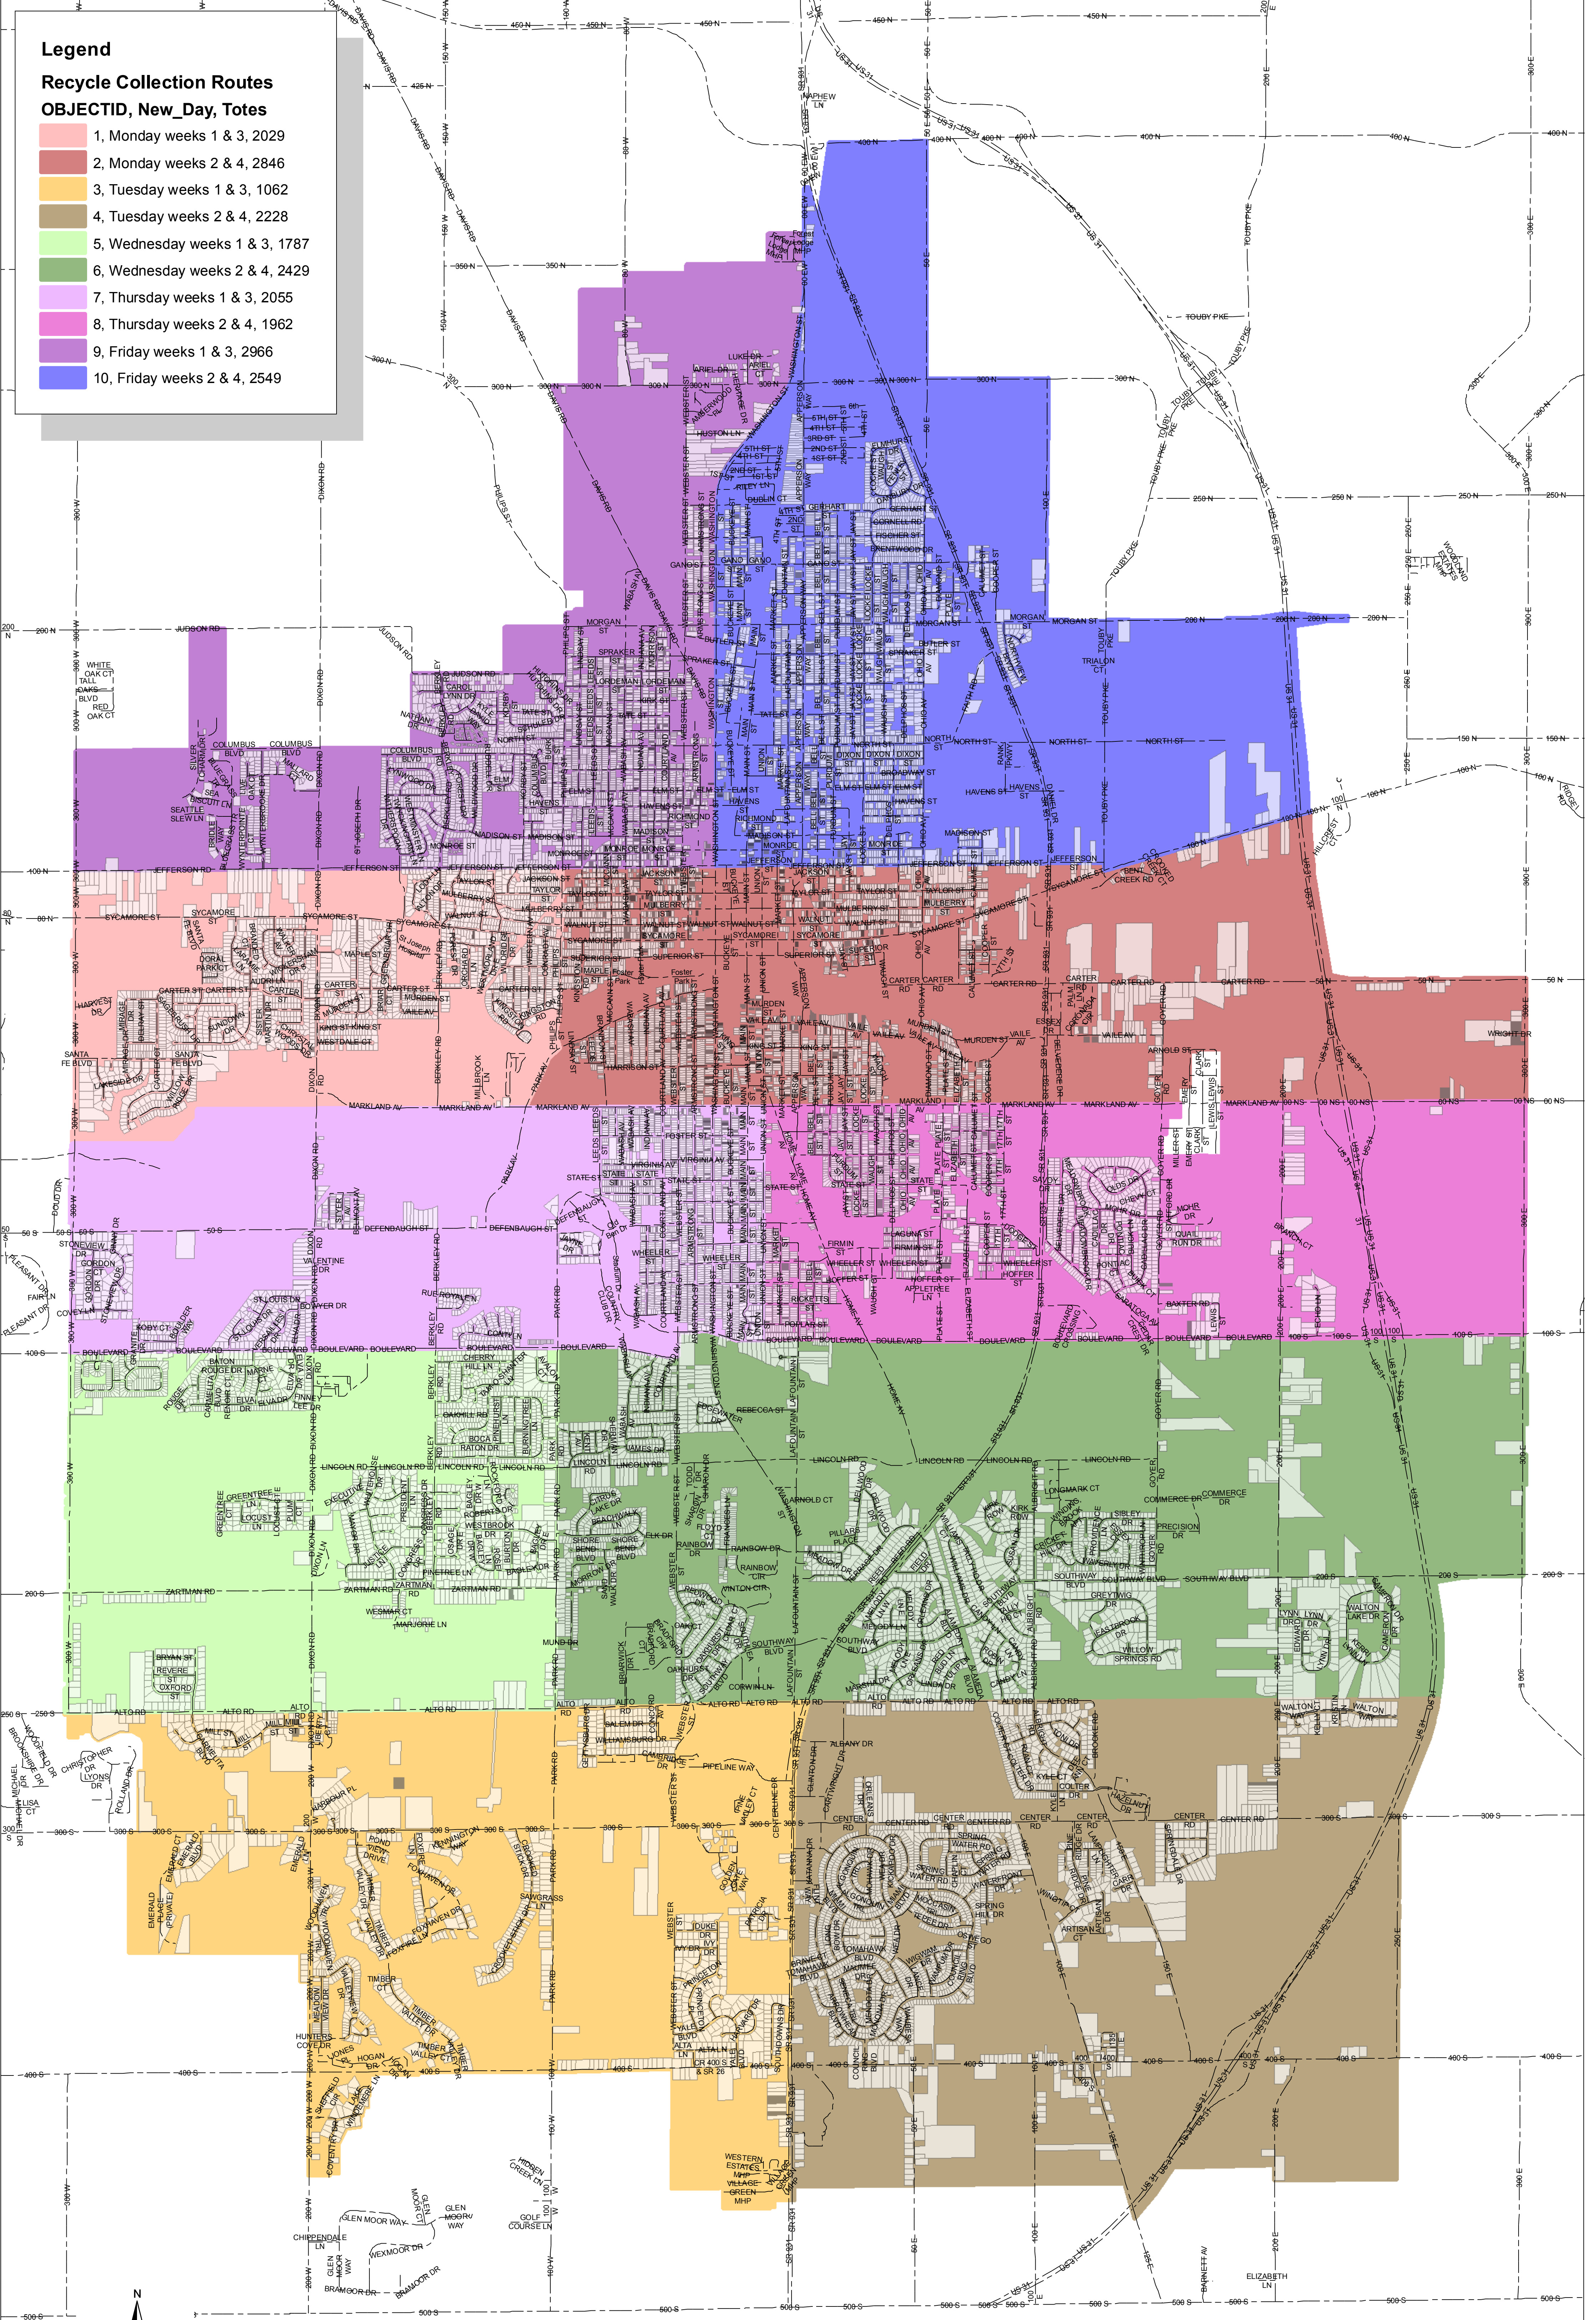

**Legend**

**Recycle Collection Routes**  
**OBJECTID, New\_Day, Totes**

- 1, Monday weeks 1 & 3, 2029
- 2, Monday weeks 2 & 4, 2846
- 3, Tuesday weeks 1 & 3, 1062
- 4, Tuesday weeks 2 & 4, 2228
- 5, Wednesday weeks 1 & 3, 1787
- 6, Wednesday weeks 2 & 4, 2429
- 7, Thursday weeks 1 & 3, 2055
- 8, Thursday weeks 2 & 4, 1962
- 9, Friday weeks 1 & 3, 2966
- 10, Friday weeks 2 & 4, 2549

1 inch = 0.28 miles

# Recycle Collection Routes