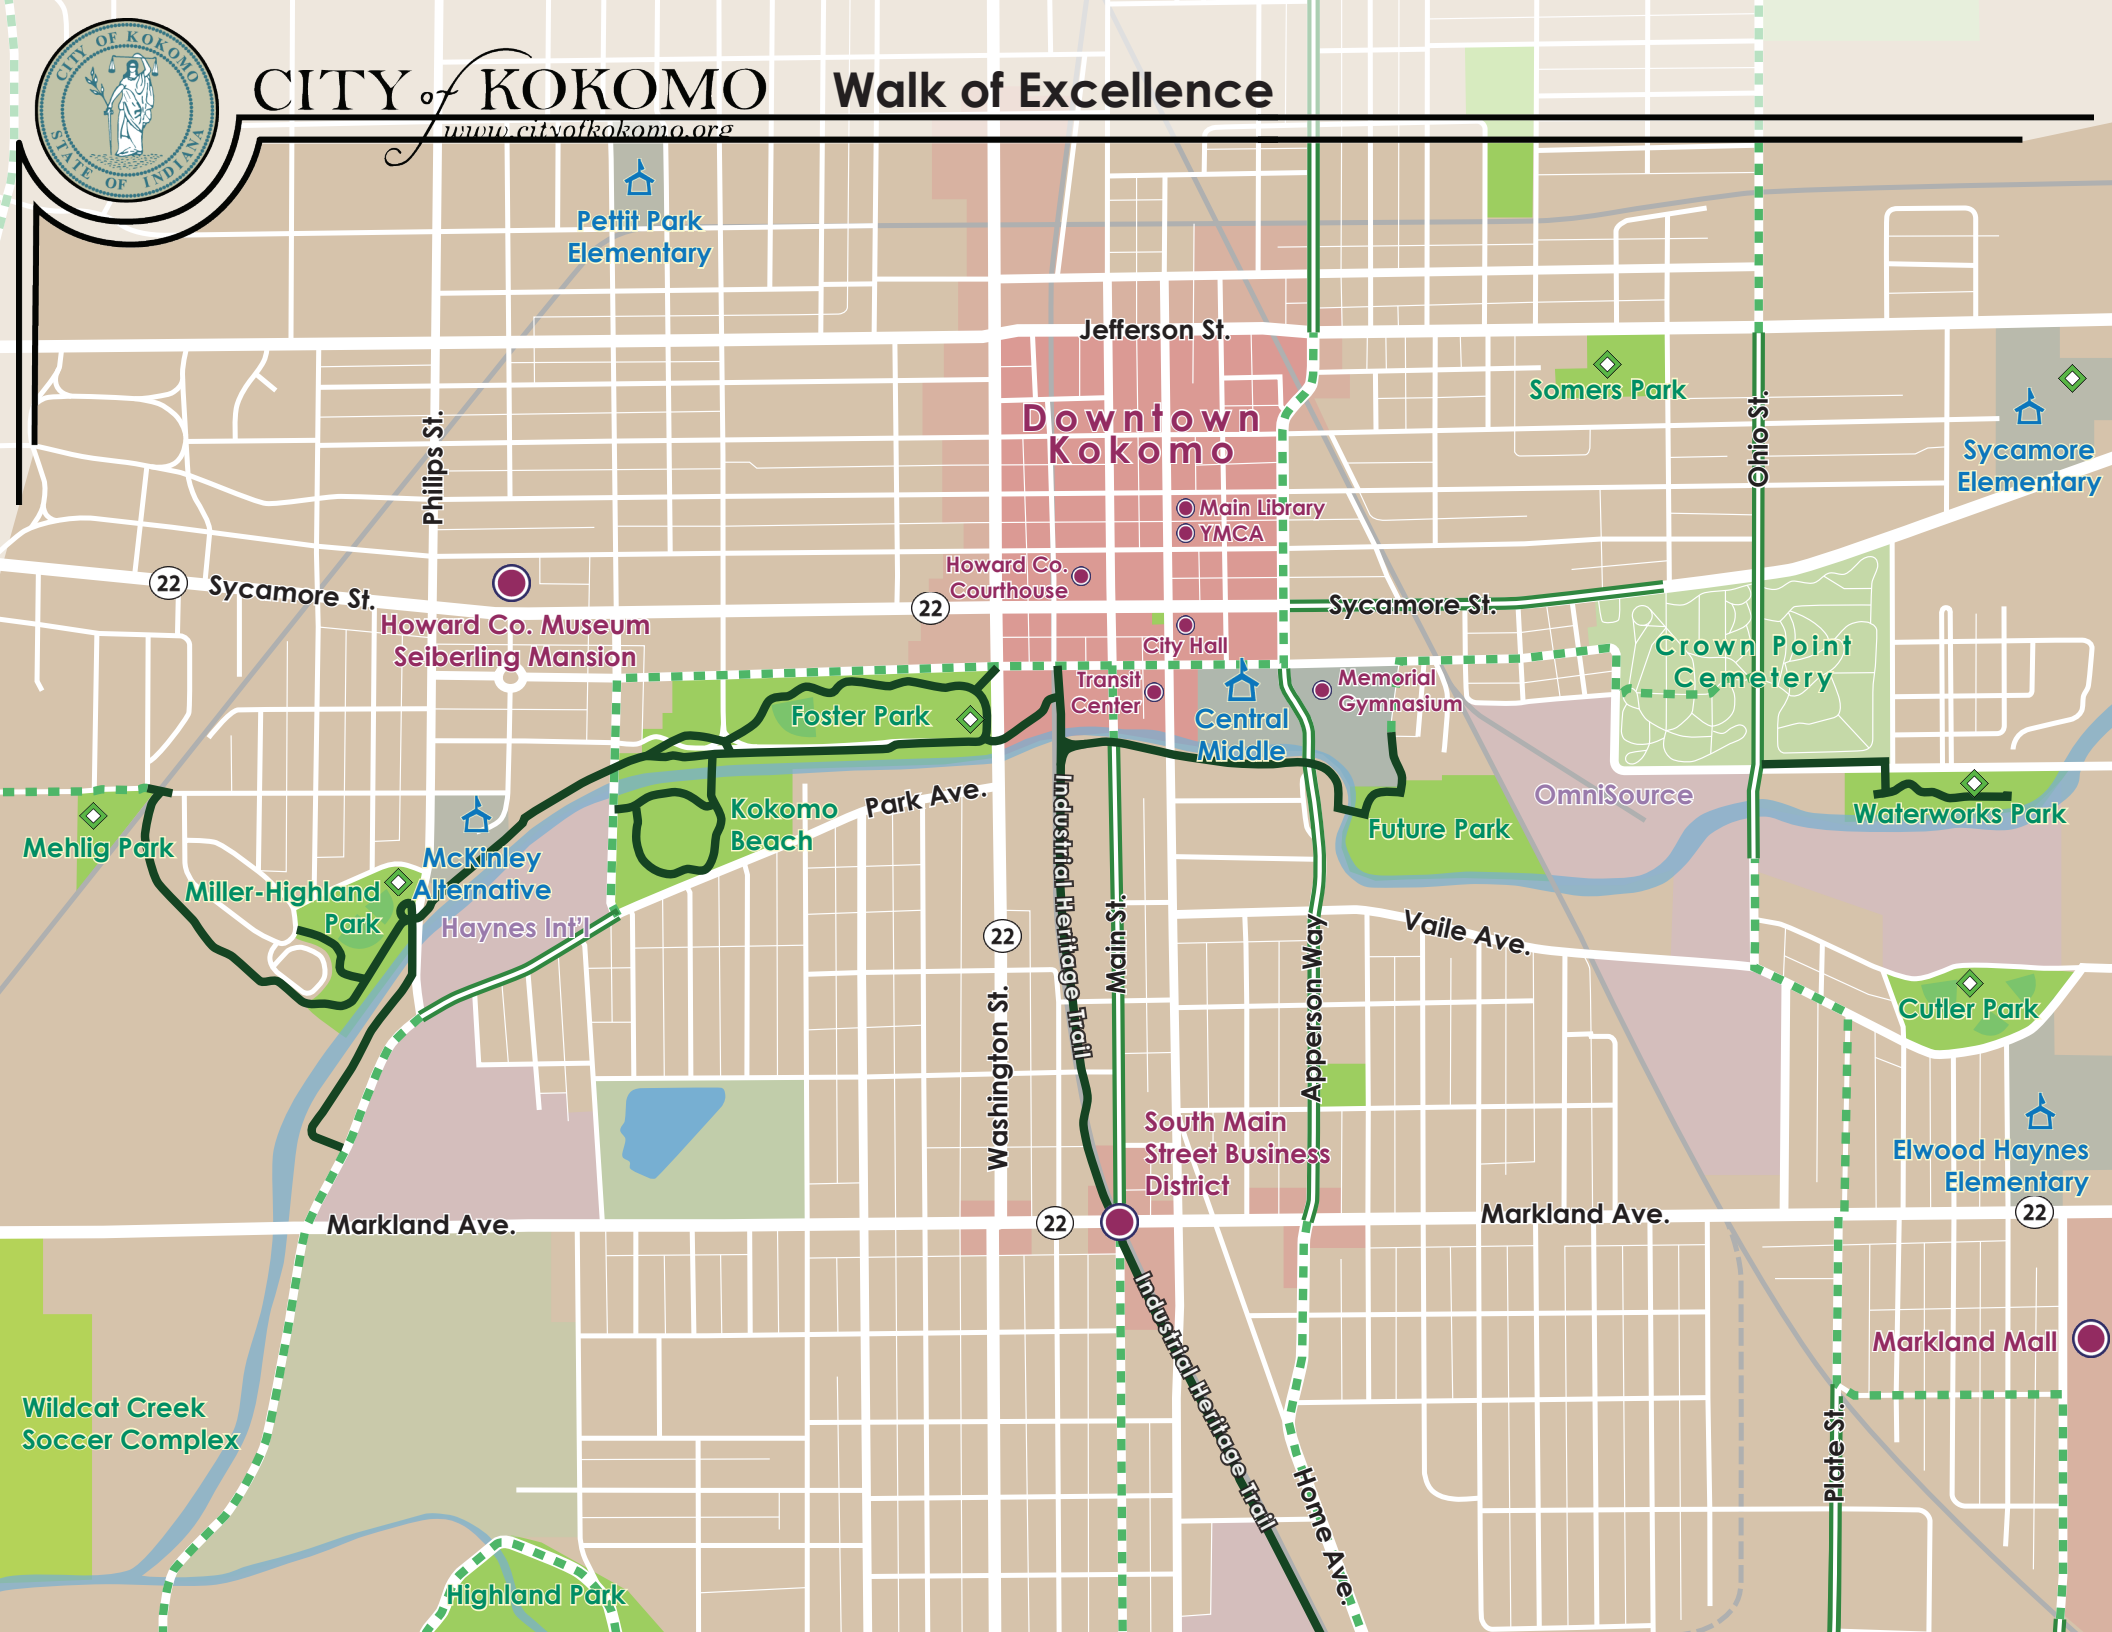

CITY of KOKOMO

Walk of Excellence

www.cityofkokomo.org

Downtown Kokomo

Pettit Park Elementary

Sycamore Elementary

Howard Co. Museum
Seiberling Mansion

Howard Co. Courthouse

Main Library
YMCA

Somers Park

Crown Point Cemetery

City Hall

Sycamore St.

Foster Park

Transit Center

Central Middle

Haynes Int'l

Miller-Highland Park

Washington St.

Industrial Heritage Trail

Main St.

Apperson Way

Vaile Ave.

Cutler Park

South Main Street Business District

Elwood Haynes Elementary

Markland Ave.

22

Markland Ave.

22

Markland Mall

Wildcat Creek Soccer Complex